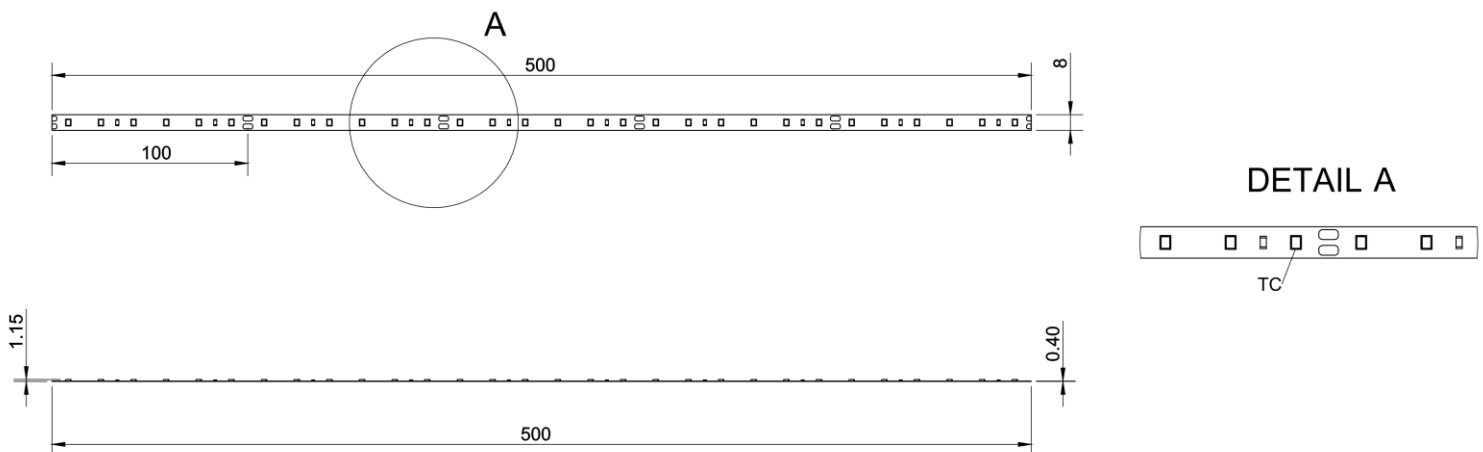

Mechanical dimensions:

UAB AKTO

Mituvos str. 4,
LT-50130 Kaunas, Lithuania.

Mobile: +370 620 34211
E-mail: info@aktoled.com
www.aktoled.com

Registration Nr.: 302788513
VAT Nr.: LT100006898714

IBAN Number: LT667300010133518592
Bank: "Swedbank" AB
SWIFT Code: HABALT22